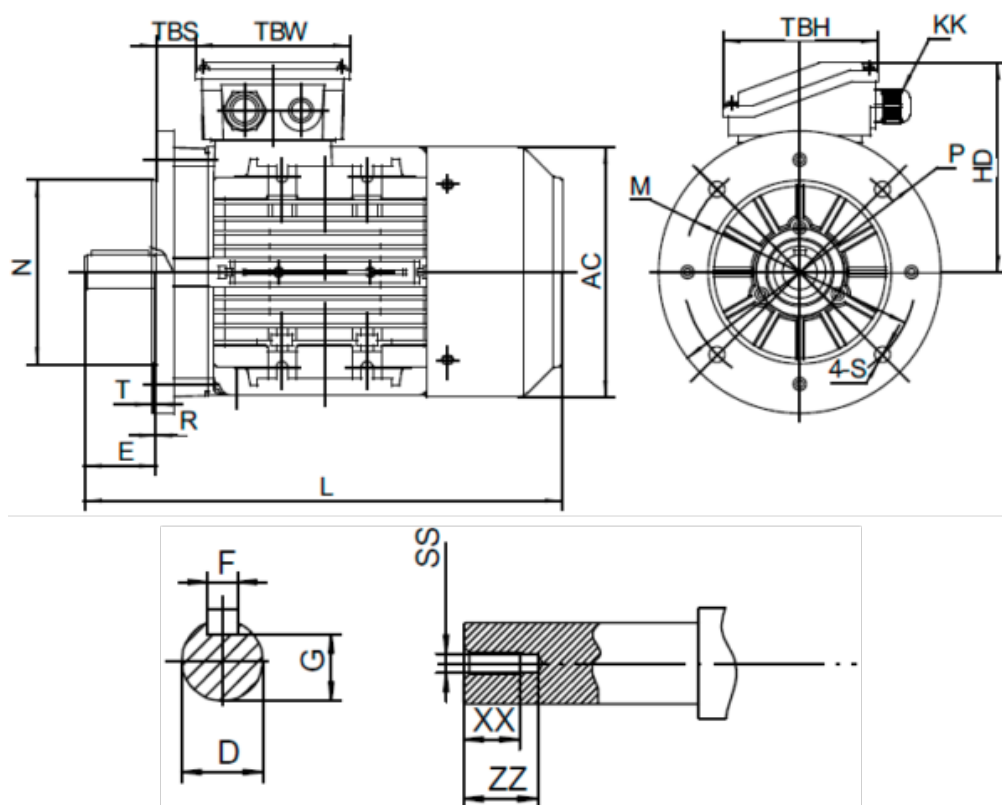

Data Sheet

Article number: 25160001821440

Description: Kleedrive T2A 631-2 0.18kw 2800 rpm UL/CSA
3x230/400V 50HZ IP55 B5 PTO

Measures

AA = 124	L = 215	TBH = 98
AC = Ø122	M = Ø115	TBS = 10
AD = 170	N = Ø95	TBW = 98
D = Ø11	P = Ø140	XX = 10
E = 23	R = 0	ZZ = 14
F = 4	S = Ø10	
G = 8.5	SS = M4	
HD = 107	T = 3	